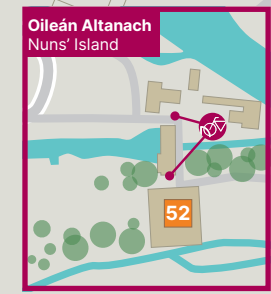

1. **Áiseanna Rothaíochta ar an gCampas**
   Cycling facilities on campus
2. **Páircéil Inrochtana do Rothair**
     Accessible Bicycle Shelters
   - **Taisceadáin Rothair**
     Bicycle Lockers
   - **Páircéil faoi dhion do rothair**
     Covered Bicycle Compound
   - **Páircéil do rothair**
     Bicycle Parking
   - **Páircéil rothar do theaghlaigh**
     Family Bicycle Parking
   - **Áiseanna Cithfoltha agus Feistis**
     Shower and Changing Facilities
   - **Clós daingean do rothair**
     Secure Covered Bicycle Compound
   - **An Mhetheal Rothar**
     Community Bicycle Workshop
   - **Cíos Rothair Phoiblí**
     Public Bicycle Rental
   - **Slí Inrochtana**
     Accessible Route