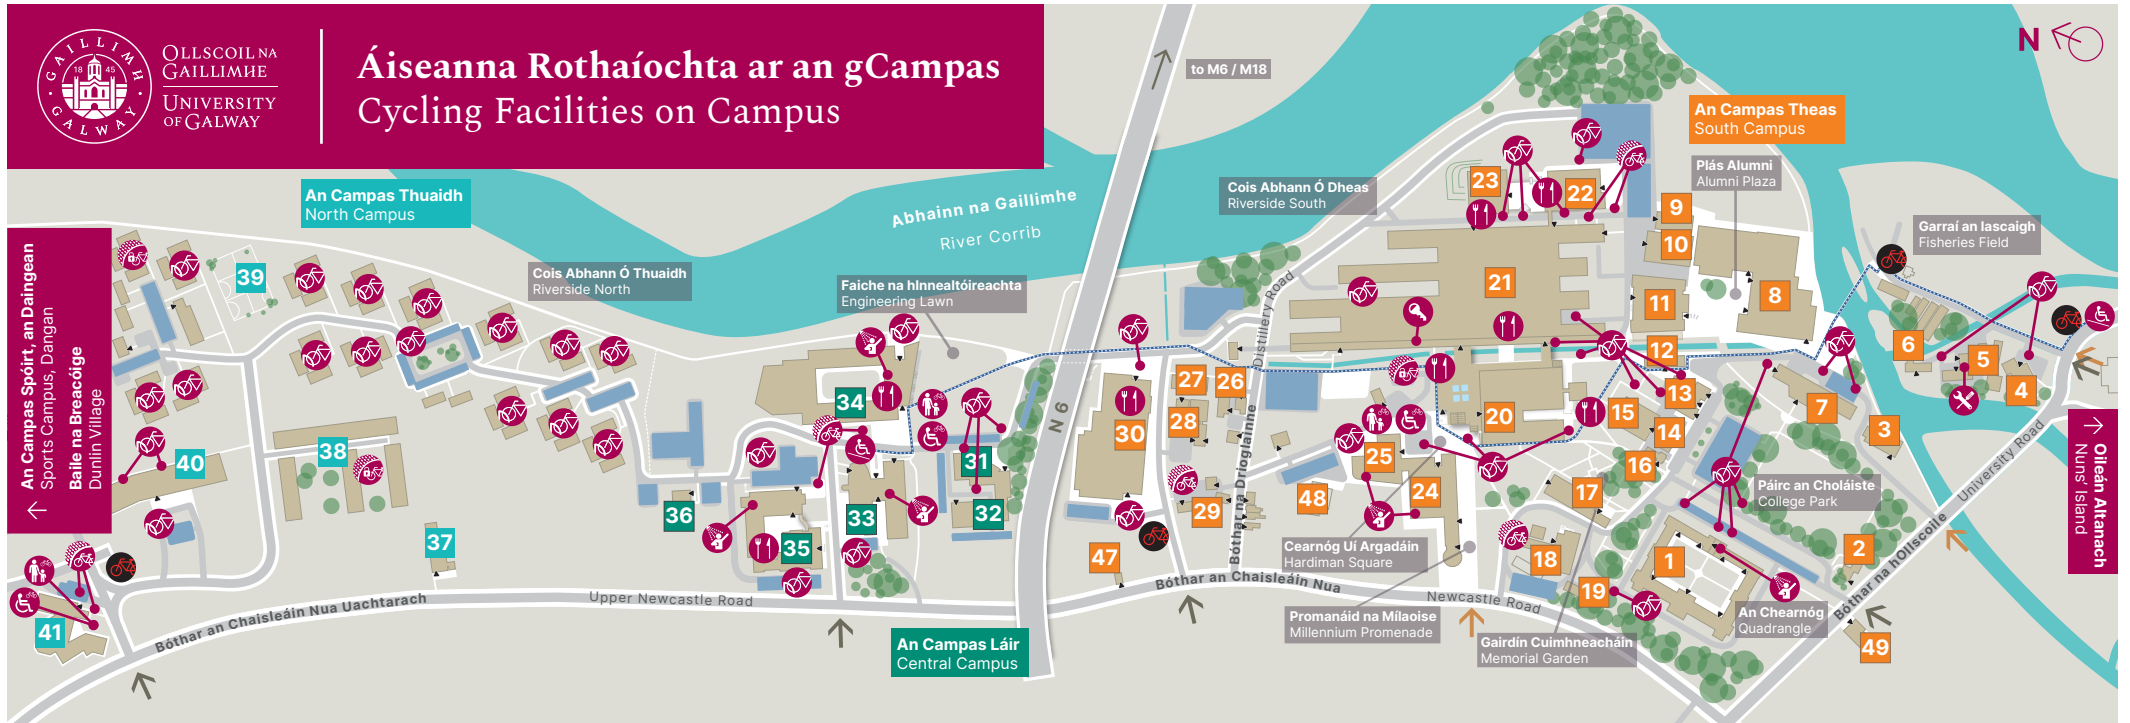

OLLSCOIL NA
GAILLIMHE
UNIVERSITY
OF GALWAY

Áiseanna Rothaíochta ar an gCampas Cycling Facilities on Campus