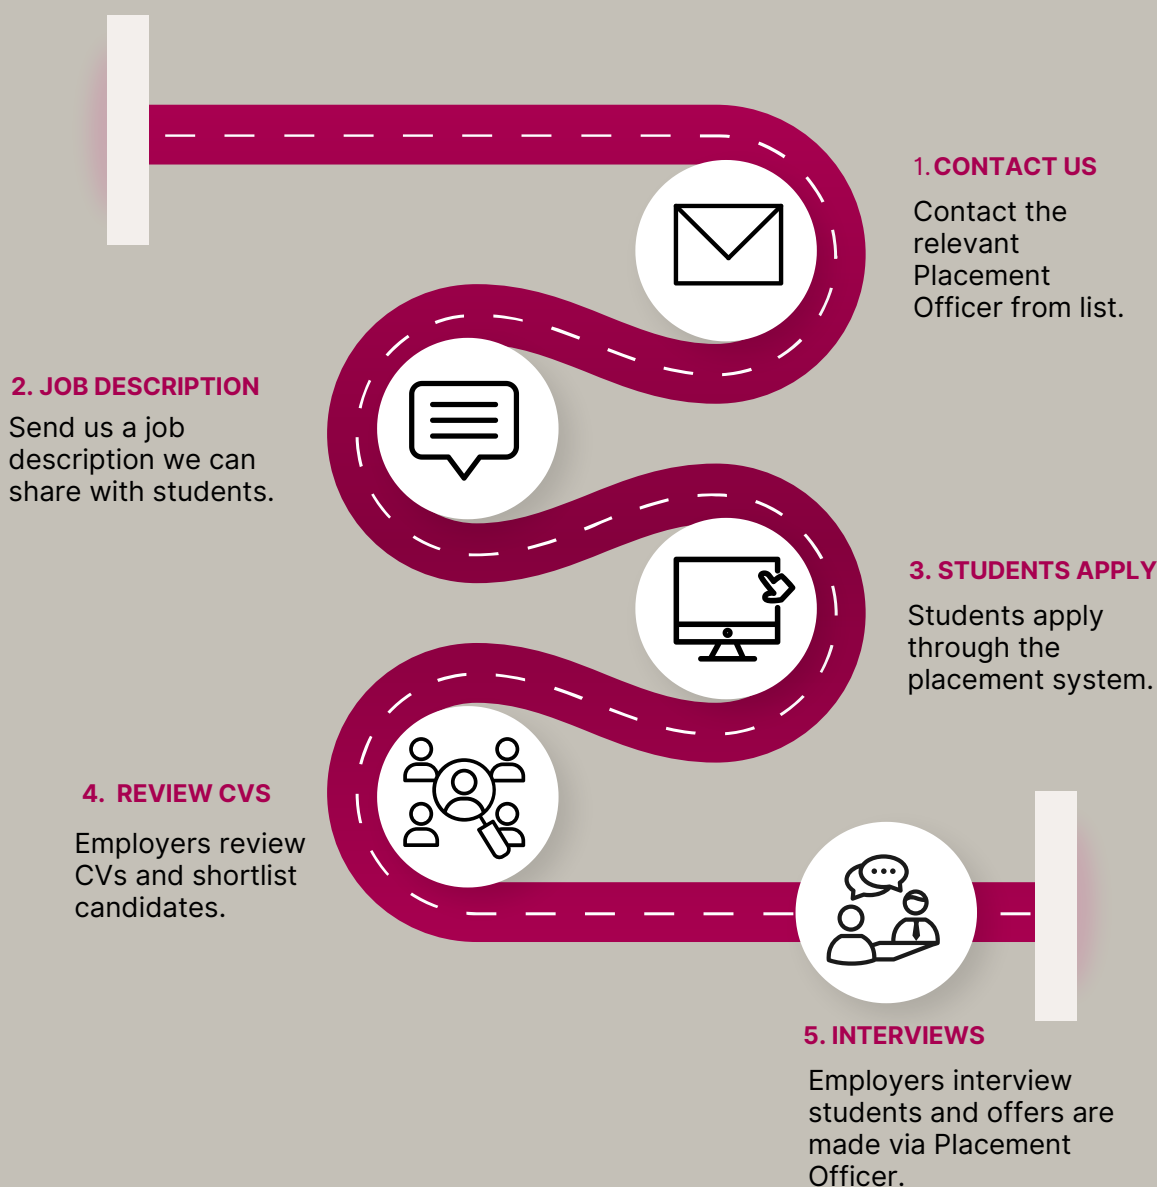

The Placement Process Roadmap

Work placement is an accredited placement module that is embedded into an increasing number of programmes at undergraduate and postgraduate level here in University of Galway.